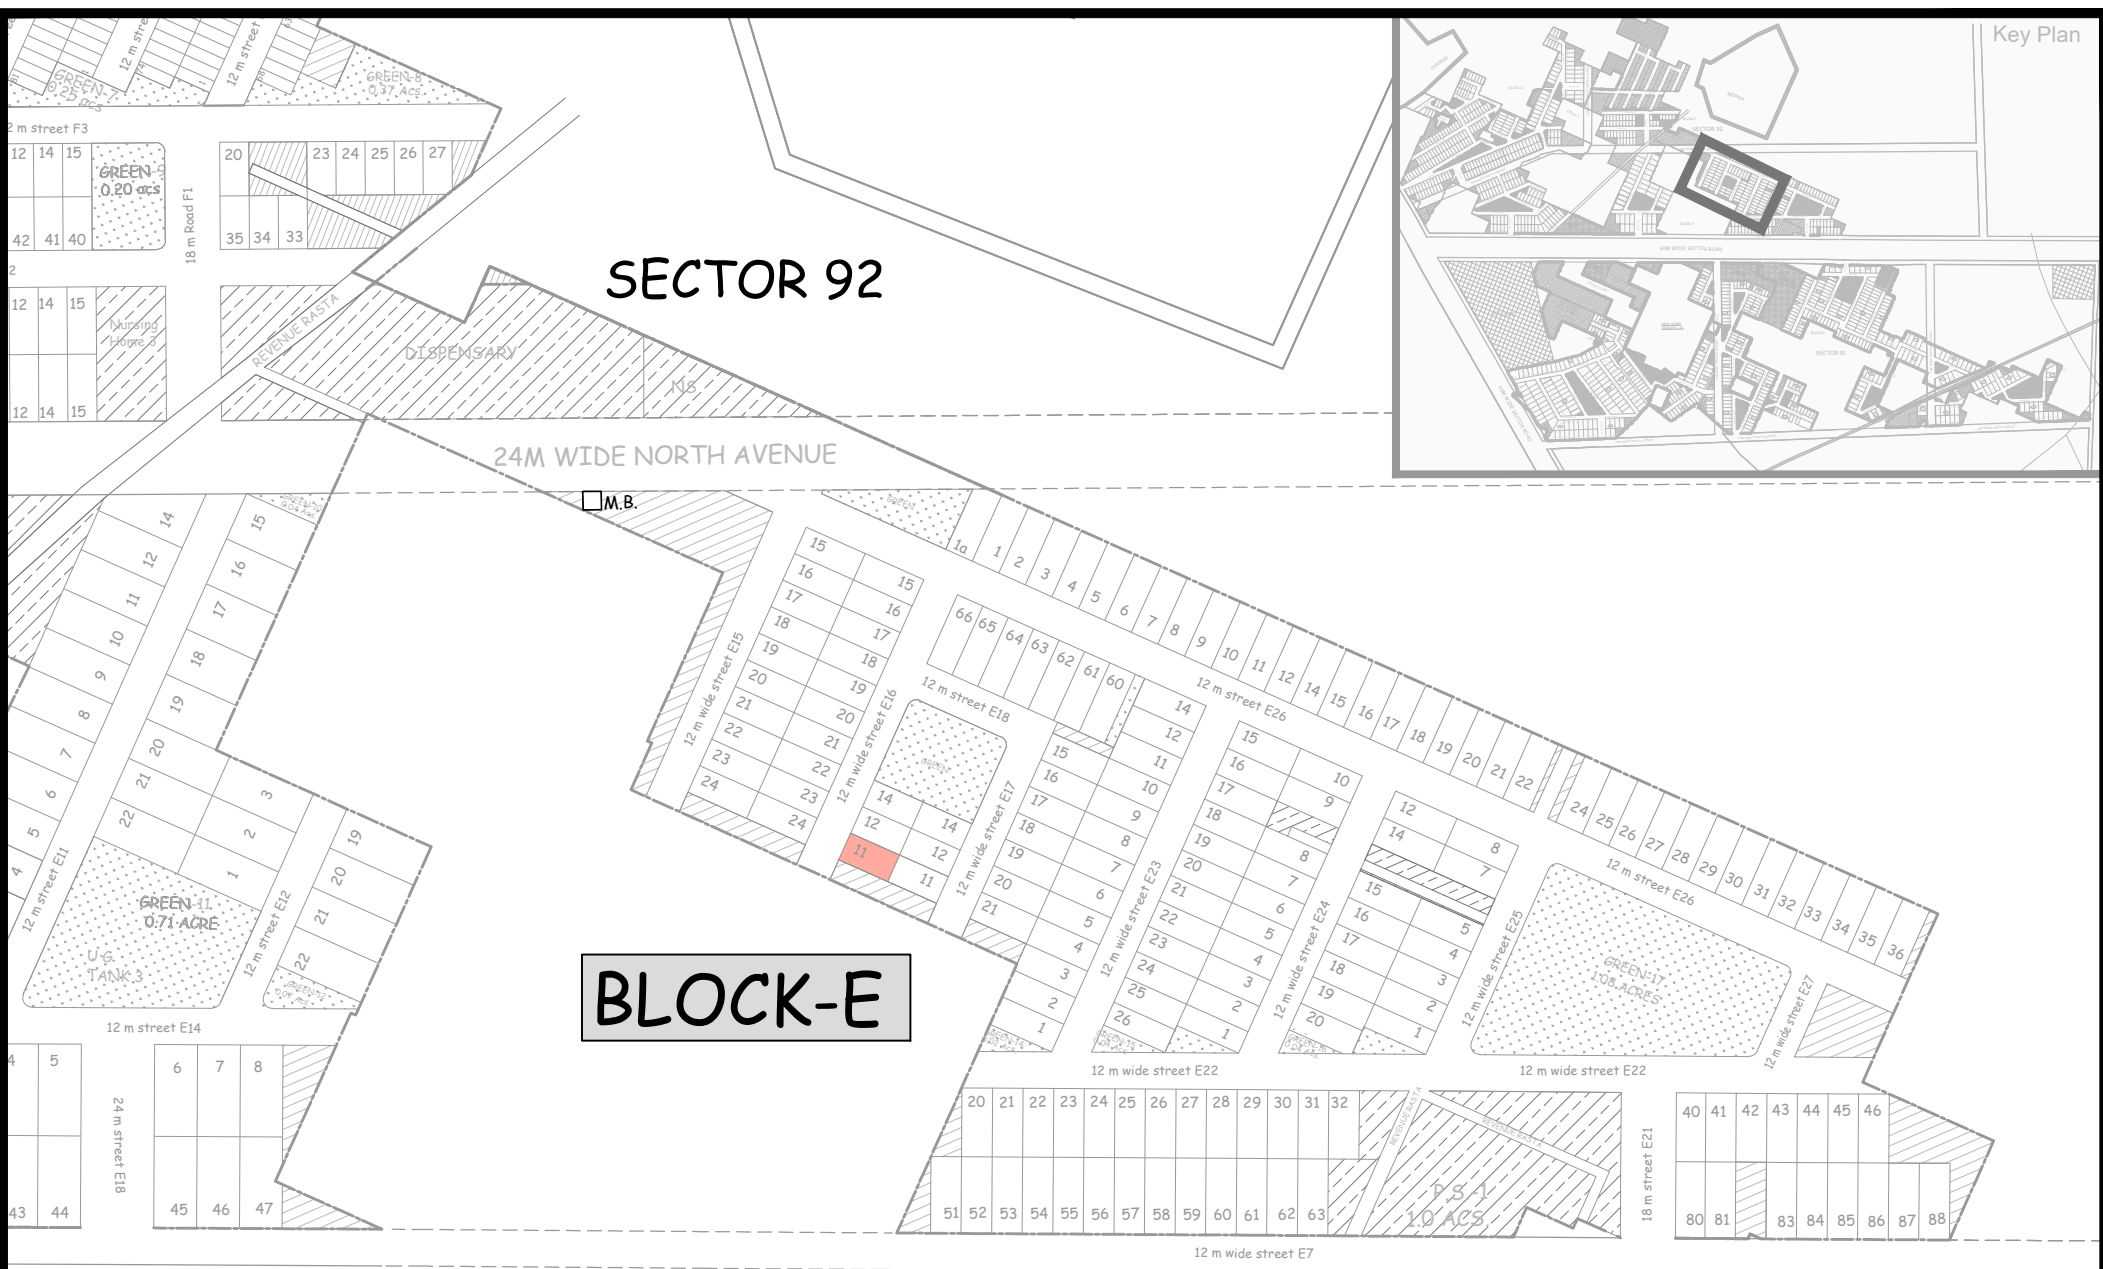

# SECTOR 92

24M WIDE NORTH AVENUE

# BLOCK-E

60M WIDE SECTOR ROAD

E-16/11

LAYOUT PART PLAN

DLF INDEPENDENT FLOORS  
AT GARDENCITY SECTOR 91/92 GURUGRAM